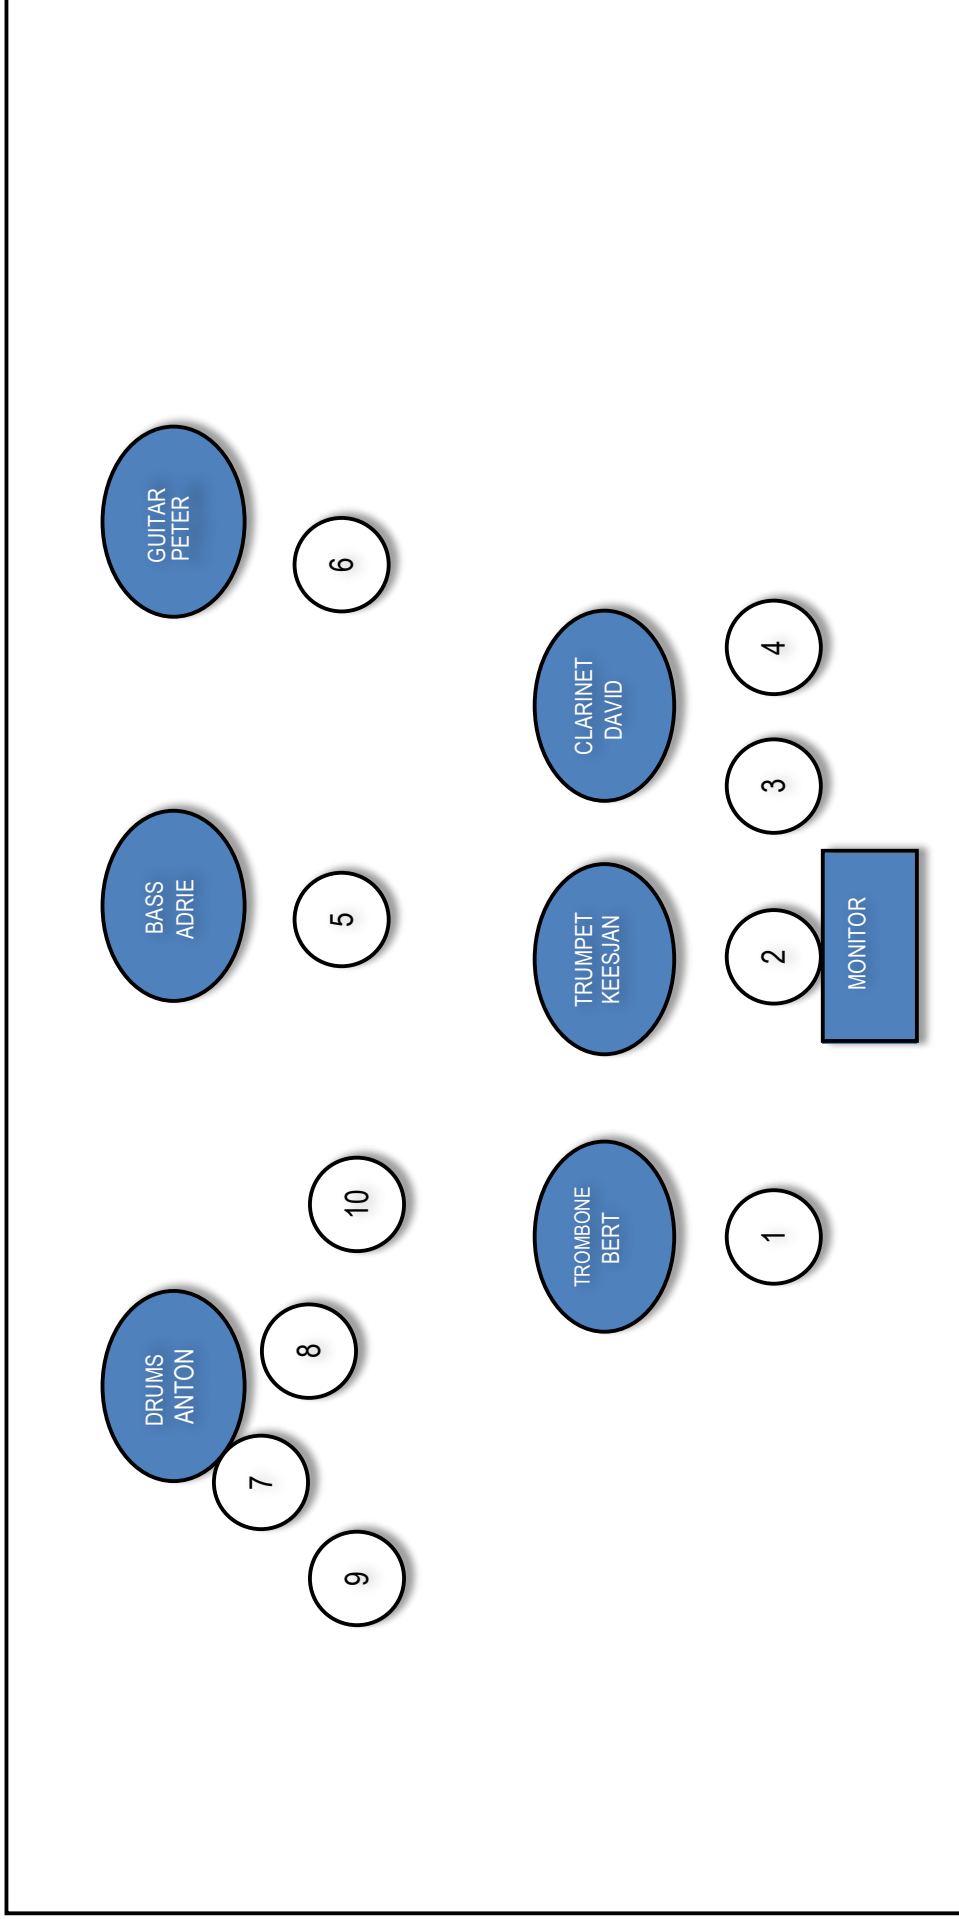

Dutch Swing College Band
Leeuwetand 87
1141 KH Monnickendam
The Netherlands

phone: +31 (0)299 657013
mobile: +31 (0)622 515810
info@dsc.nl
www.dsc.nl

Stage with MINIMAL 8 x 4 meters (width x depth) of clear space. No risers.

Stage plan 2021-2022

Audience